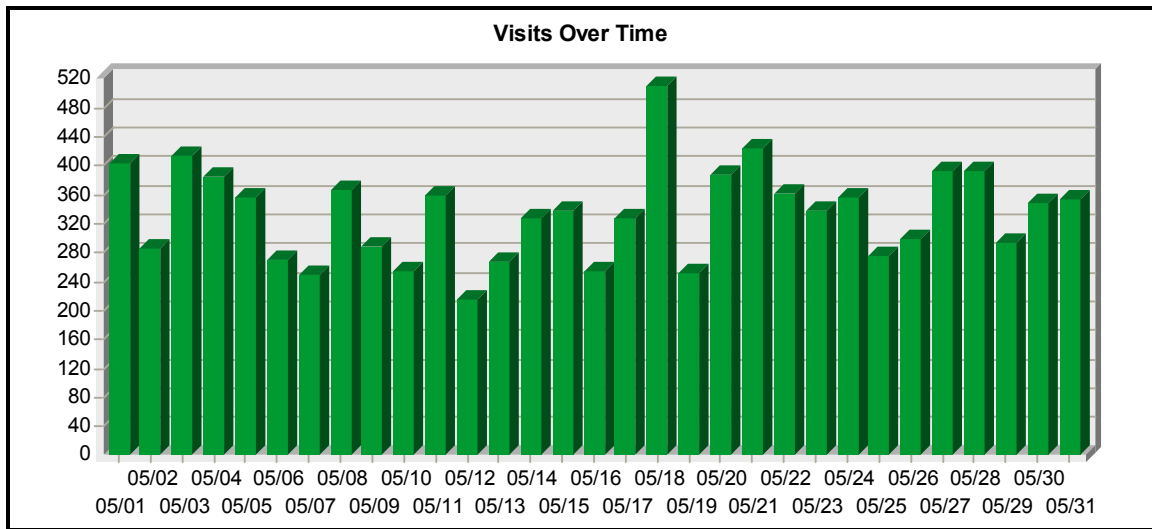

www.kwelpaso.com
<http://www.kwelpaso.com>

Web Log Analysis Monthly Report May 2005

Report Range: 05/01/2005 00:00:00 - 05/31/2005 23:59:59

General Statistics

The Visits Over Time graph identifies the overall count of visits to your Web site. The General Statistics table provides statistics of the total activity for this Web site during the designated time frame.

General Statistics	
Hits	
Successful Hits For Entire Site	277,607
Average Hits Per Day	8,955
Home Page Hits	2,727
Pages	
Page Views (Impressions)	43,953
Average Per Day	1,417
Document Views	42,930
Visits	
Visits	10,367
Average Per Day	334
Average Visit Length	00:17:20
International Visits	0%
Visits of Unknown Origin	100%
Visits from the United States	0%
Visitors	
Unique Visitors	2,669
Visitors Who Visited Once	1,813
Visitors Who Visited More Than Once	856